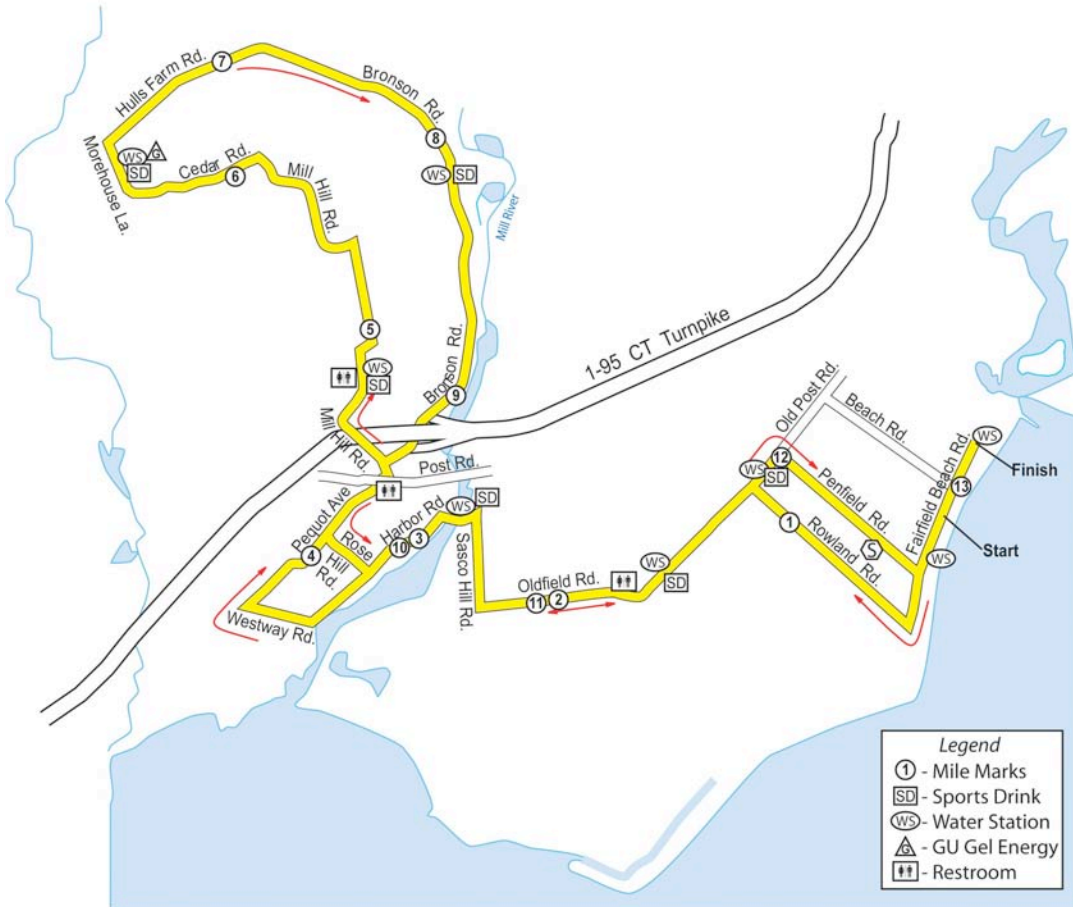

Stratton Faxon Fairfield Half Marathon
June 28, 2009
Course Map and Elevation Chart - 2009 Update

Fairfield Half Marathon

Note: The course remains the same as 2008. Location of services has been updated.

Note: Elevation profile is approximate (source: USATF web site)